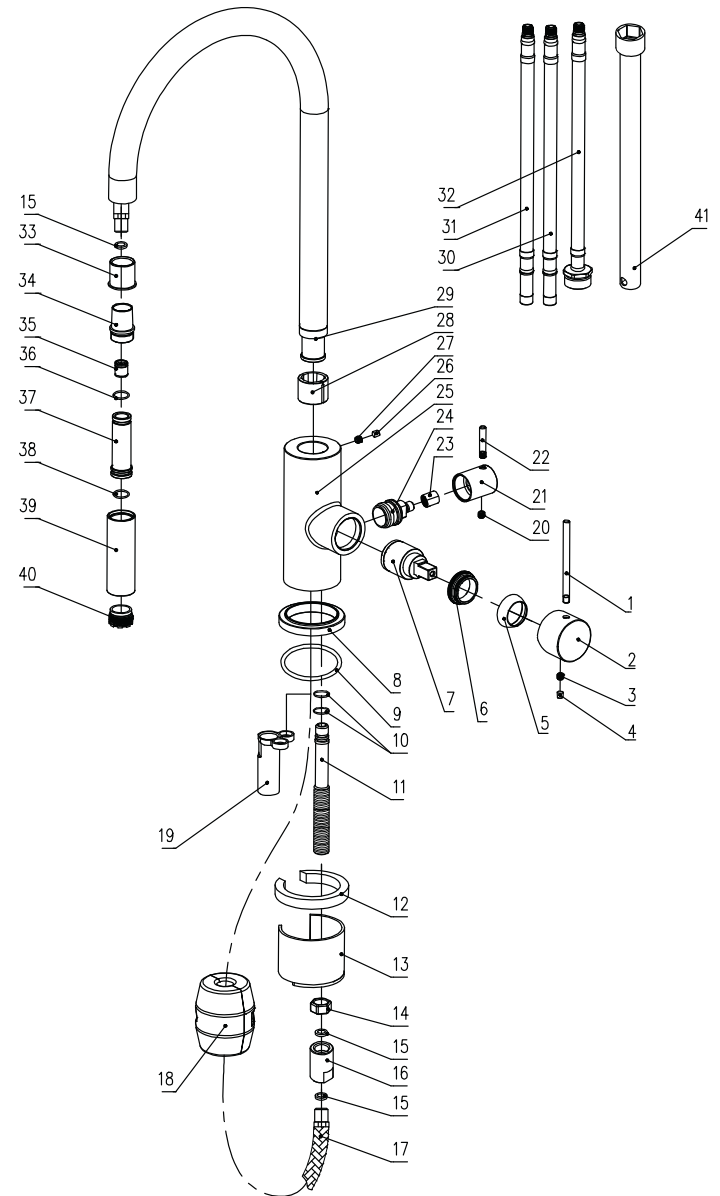

- 1 Handle bar
- 2 Handle base
- 3 inner hex screw
- 4 Decoration rubber
- 5 Decoration cover
- 6 Screw nut
- 7 Cartridge
- 8 Base
- 9 O ring
- 10 O ring
- 11 Connector hose
- 12 Rubber
- 13 Fixing sheet
- 14 Nut
- 15 Plane ring-sealing
- 16 Connector
- 17 Flexible hose
- 18 Weight
- 19 Splined hub
- 20 Inner hex screw
- 21 Handle base
- 22 Handle bar
- 23 Drive gear
- 24 Cartridge
- 25 Body
- 26 Decoration rubber
- 27 Inner hex screw
- 28 C ring
- 29 Spout
- 30 Flexible hose
- 31 Flexible hose
- 32 Flexible hose
- 33 Bushing
- 34 Pull out connector
- 35 Check valve
- 36 O ring
- 37 Inner hose
- 38 O ring
- 39 Nozzle body
- 40 Aerator
- 41 Tool

Steel Accent Shadow D

Art no: 30108 RSK: 8310663

SCANDTAP®
BATHROOM CONCEPTS

Scandtap AB, Olofsdalsvägen 21, 302 41 Halmstad, Sweden
info@scandtap.com, www.scandtap.com